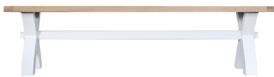

## Dining Collection

**Gerald Shotton**  
FURNISHINGS

1.2m Butterfly Extending Table  
W120/165 x H78 x D85 cm

1.6m Butterfly Extending Table  
W160/210 x H78 x D90 cm

1.8m Cross Extending Table  
W180/230 x H78 x D100 cm

2.5m Cross Extending Table  
W250/300 x H78 x D100 cm

Large Cross Bench  
W250 x H46 x D38 cm

Small Cross Bench  
W180 x H46 x D38 cm

Cross Back Chair  
Fabric/Wooden Seat  
W43 x H97 x D50 cm

Ladder Back Chair  
Fabric/Wooden Seat  
W41 x H100 x D47 cm