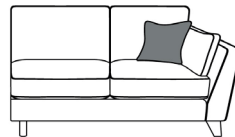

Individual pieces in the collection

4 Seater Sofa
illustrated in Airforce
W235 x H95 x D99 cm

3 Seater Sofa
illustrated in Indigo
W210 x H95 x D99 cm

2 Seater Sofa
illustrated in Airforce
W185 x H95 x D99 cm

Snuggler
illustrated in Indigo
W145 x H95 x D99 cm

Chair
illustrated in Indigo
W106 x H95 x D99 cm

Corner Unit
illustrated in Airforce
W271 x H95 x D200 cm

Cushioned Top Footstool
illustrated in Indigo
W94 x H23 (without leg) x D64 cm

Large Sofa LHF
W164 x H95 x D99 cm

Large Sofa RHF
W164 x H95 x D99 cm

Armless Unit
W73 x H95 x D99 cm

Small Sofa LHF
W93 x H95 x D99 cm

Small Sofa RHF
W93 x H95 x D99 cm

Corner Unit
W107 x H95 x D107 cm

All dimensions are approximate